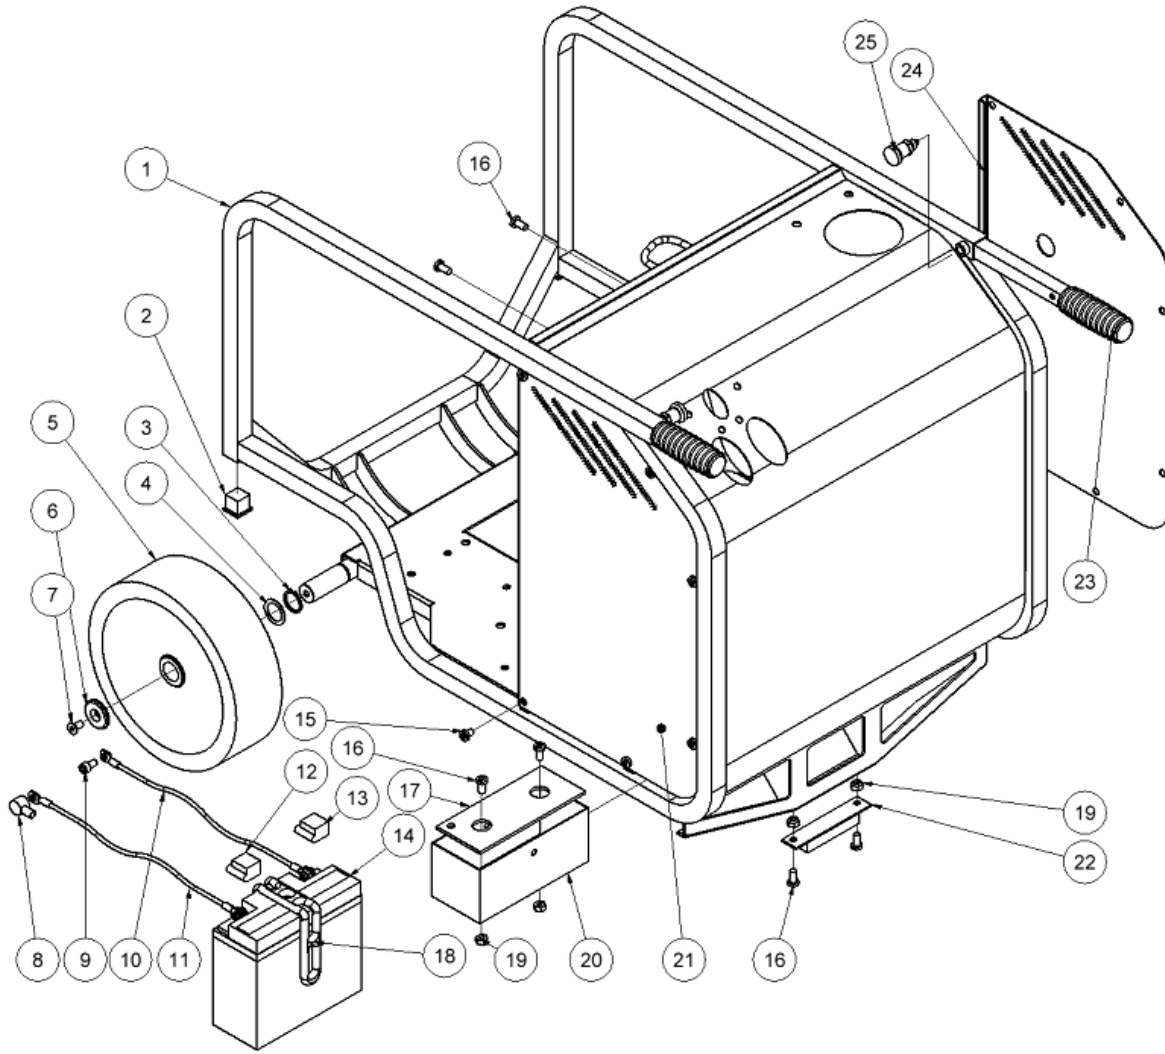

HPP13D spare parts list

From Serial No. 14392

Fig. 1

Pos.	Part No.	Description	Pcs.
1	8223339	Chassis complete HPP18	1
2	7721125	Tube plug 25x25	2
3	7621098	Retaining ring 25x2	2
4	7621100	Shim ring 25/35/1 mm	2
5	8722384	Wheel HPP13/18	2
6	8223321	Wheel lock	2
7	7632539	Screw M8x16 <i>Loctite 243</i>	2
8	7721950	Black Cover (battery)	1
9	7631395	Screw M8x14	1
10	9021565	Cable black w/cable terminal	1
11	9021564	Cable red w/cable terminal	1
12	7721196	Red Cover (battery)	1
13	7721195	Black Cover (battery)	1
14	7321194	Battery 12V/17Amp	1
15	7621042	Screw M8x10	12
16	7621044	Screw M8x16	6
17	8223395	Rubber mat	1
18	7721198	Rubber strap	1
19	7621010	Lock nut M8	4
20	8213345	Batterybox	1
21	8223341	Side cover Right	1
22	8721095	Rubber foot	1
23	9022430	Pull-out handle w/rubber grip	2
24	8223340	Side cover Left	1
25	7721197	Bolt <i>Loctite 243</i>	2