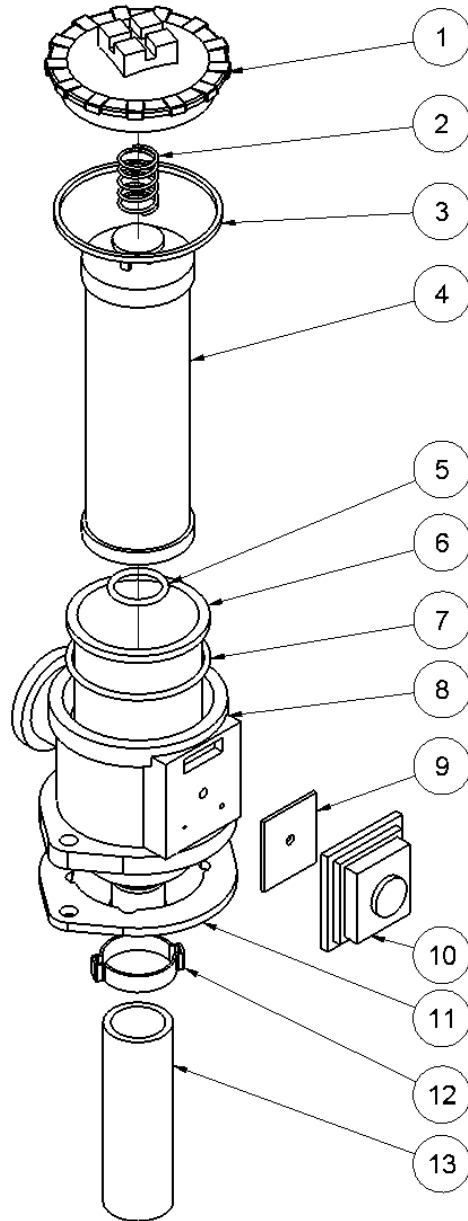

HPP13D spare parts list

From Serial No. 14392

Fig. 5

Pos.	Part No.	Description	Pcs.
1	9421189	Filter cover	1
2	9421193	Filter spring	1
3	9421502	Seal f/filter cover <i>Also included in 9421188</i>	1
4	9421190	Filter element	1
5	-	O-ring $\varnothing 3 \times 22$ <i>Included in 9421188</i>	1
6	-	Filter cup	1
7	-	O-ring $\varnothing 3 \times 60$ <i>Included in 9421188</i>	1
8	-	Filter housing	1
9	9422041	Ventilation filter	1
10	9422042	Cover f/ventilation filter	1
11	-	Seal <i>Included in 9421188</i>	1
12	7621789	Hose clamp	1
13	9022043	Filter hose	1
-	9421188	Seal kit filter <i>Pos. 3, 5, 7 and 11</i>	1
-	8421092	Filter complete <i>Pos. 1-13</i>	1