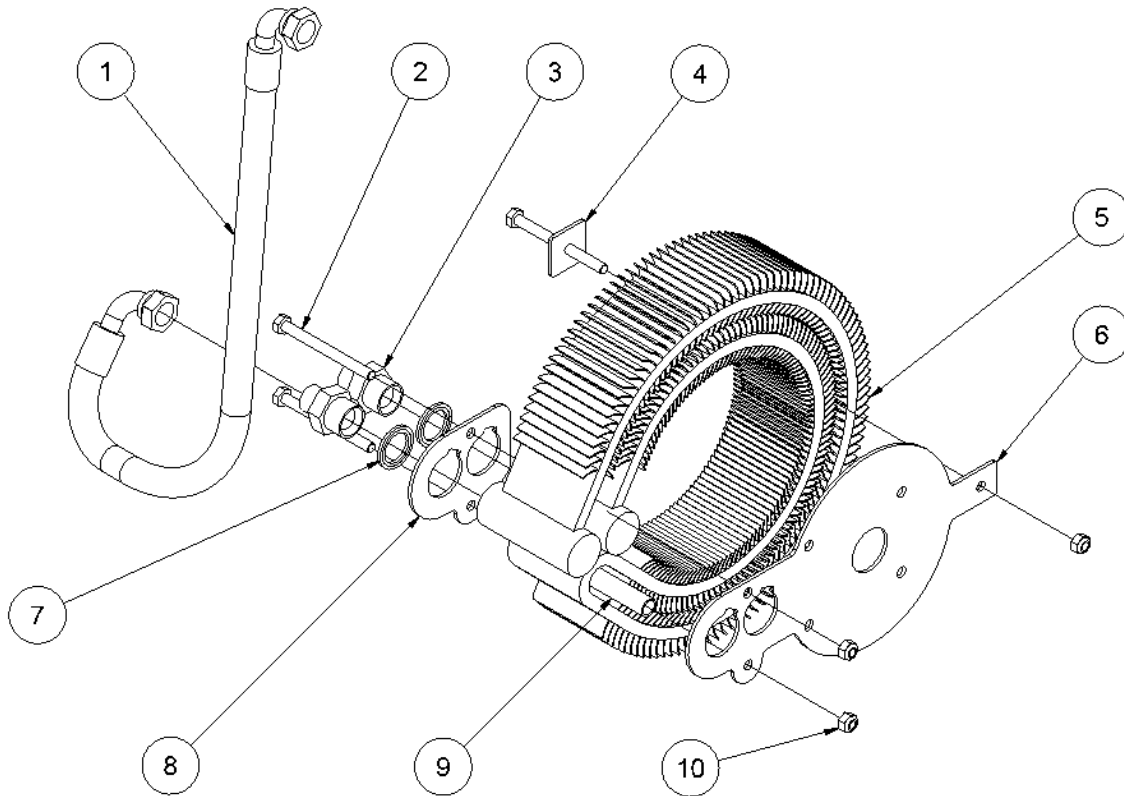

HPP13D spare parts list

From Serial No. 14392

Fig. 5

Pos.	Part No.	Description	Pcs.
1	9421189	Filter cover	1
2	9421193	Filter spring	1
3	9421502	Seal f/filter cover <i>Also included in 9421188</i>	1
4	9421190	Filter element	1
5	-	O-ring $\varnothing 3 \times 22$ <i>Included in 9421188</i>	1
6	-	Filter cup	1
7	-	O-ring $\varnothing 3 \times 60$ <i>Included in 9421188</i>	1
8	-	Filter housing	1
9	9422041	Ventilation filter	1
10	9422042	Cover f/ventilation filter	1
11	-	Seal <i>Included in 9421188</i>	1
12	7621789	Hose clamp	1
13	9022043	Filter hose	1
-	9421188	Seal kit filter <i>Pos. 3, 5, 7 and 11</i>	1
-	8421092	Filter complete <i>Pos. 1-13</i>	1

HPP13D spare parts list

From Serial No. 14392

Fig. 6

Pos.	Part No.	Description	Pcs.
1	8721584	Cooler pressure hose	1
2	7621047	Screw M8x90	3
3	7421582	Fitting 1/2"x3/4"	2
4	-	Plate	1
5	-	Cooler ø280-12	1
6	-	Bracket for cooler	1
7	7521118	Seal ring 3/4"	2
8	-	Plate	1
9	-	Distance tube ø12x1.5	1
10	7621010	Lock nut M8	3
-	2121103	Cooler complete <i>Pos. 2, 4, 5, 6, 8, 9, 10</i>	1