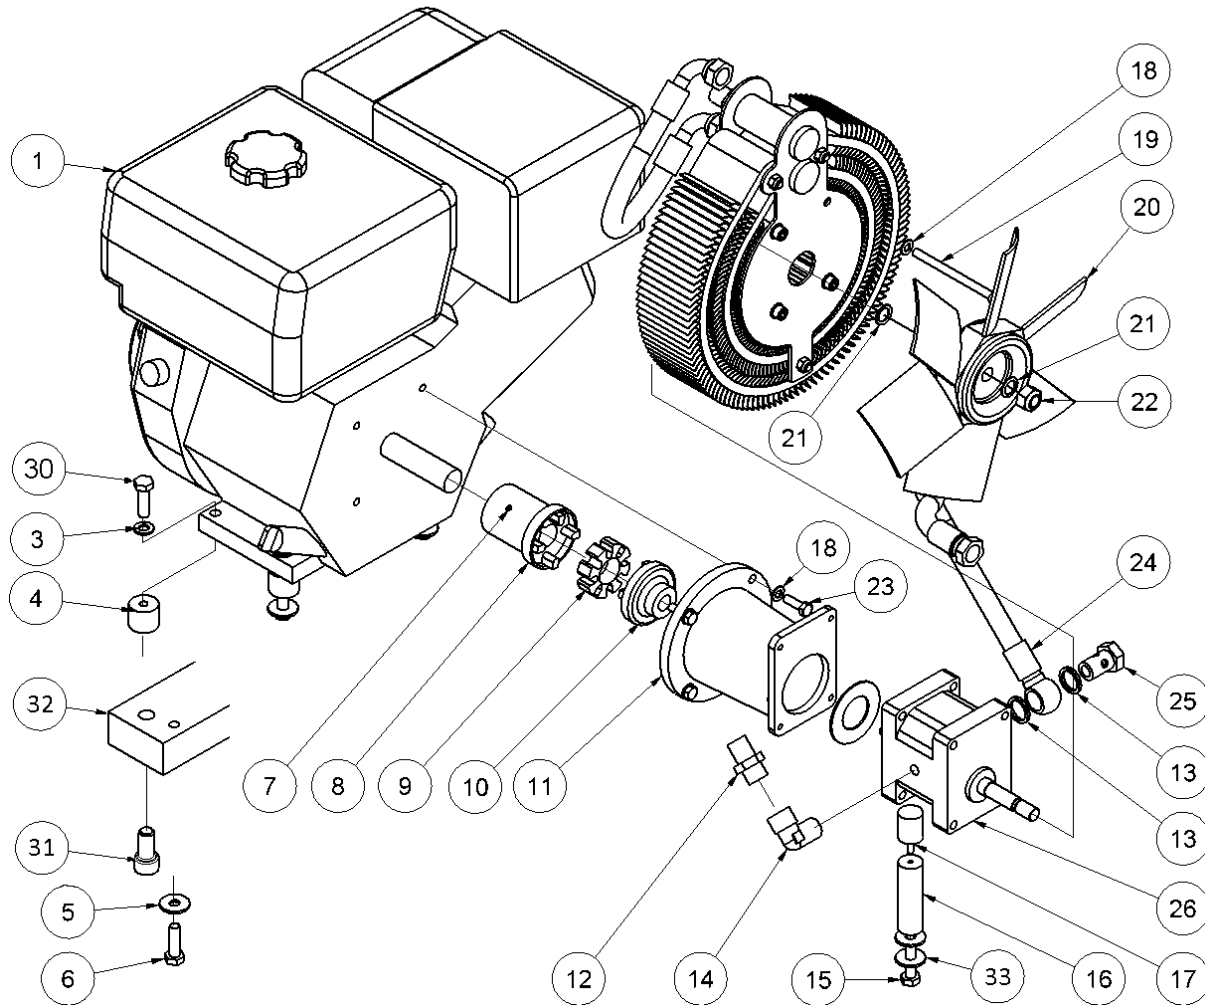

HPP13D spare parts list

From Serial No. 14392

Fig. 2

Pos.	Part No.	Description	Pcs.
1	7322648	Lombardini diesel engine	1
3	7621172	Washer M10	4
4	8722356	Rubber damper ø30x25	4
5	7621035	Washer M8	4
6	7632629	Screw M8x30	4
7	7621032	Set screw M6x8 <i>Loctite 243 - 5 Nm</i>	1
8	7421066	Coupling engine part	1
9	7421083	Rubber coupling	1
10	7421067	Coupling pump <i>20 Nm</i>	1
11	8222677	Coupling housing	1
12	7421080	Hose fitting 3/4"x1/2" <i>Loctite 542</i>	1
13	7521072	Seal ring 1/2"	2
14	7421060	Angle nipple 1/2" <i>Loctite 542</i>	1
15	7621334	Screw M10x2 <i>Loctite 243</i>	1
16	8222665	Supporting leg	1
17	8721166	Rubber damper M6x18 <i>Loctite 638</i>	1
18	7621171	Washer M8	8
19	7621043	Screw M8x110 <i>Loctite 243 - 15 Nm</i>	4
20	8321561	Fan ø280-6	1
21	7621117	Spring washer M14	2
22	7621111	40 Nm	1
23	7631496	Screw M8x25 <i>Loctite 243 - 20 Nm</i>	4
24	8722674	Feed line w/banjo	1
25	7421062	Banjo bolt 1/2" <i>80 Nm</i>	1
26	7421077	Pump 8.3 ccm	1
-	9021667	Seal kit for hydraulic pump	1
27	9922133	Centering washer	1
30	7632629	Screw M10x30	4
31	7632631	Screw M10x20	4
32	8222664	Aluminium supporting leg	2
33	7621034	Washer M10	1
-	2121103	Cooler complete <i>See fig. 7</i>	1