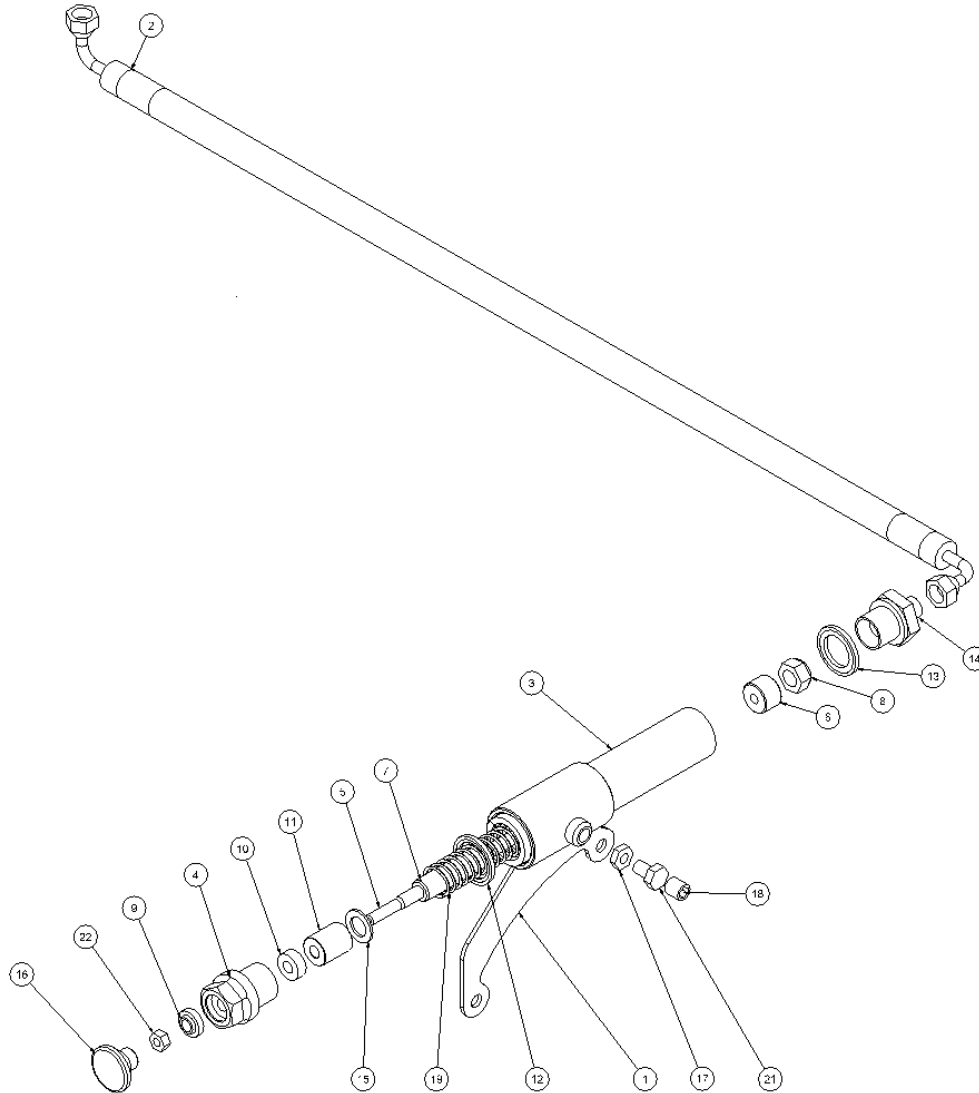

HPP09 spare parts list

From serial number 14712

Fig. 4

Pos.	Part No.	Description	Pcs.
1	8221087	POR bracket complete HPP09	1
2	8723423	POR hose HPP09	1
3	8221005	POR cylinder	1
4	8221006	Seal housing	1
5	8221007	Piston rod	1
6	8221008	Piston	1
7	8221009	Distance pipe	1
8	7621029	Nut M6	1
9	7521013	Seal	1
10	7521014	Seal	1
11	8221015	Guide element, bronze	1
12	7521018	Seal ring POR 18/24x2	1
13	7521017	Seal ring 3/8"	1
14	7421012	Fitting 3/8"x1/8"	1
15	7621021	Washer SS 10x16x1.2	1
16	8221131	POR head <i>Loctite 243</i>	1
17	7621028	Nut M6	1
18	7621031	Set screw M8x8	1
19	8621019	Compression spring	1
21	7621040	Screw M6x10	1
22	7621011	Nut M5 <i>Loctite 243</i>	1
-	2121106	POR complete <i>Pos. 3-16, 19, 22</i>	1