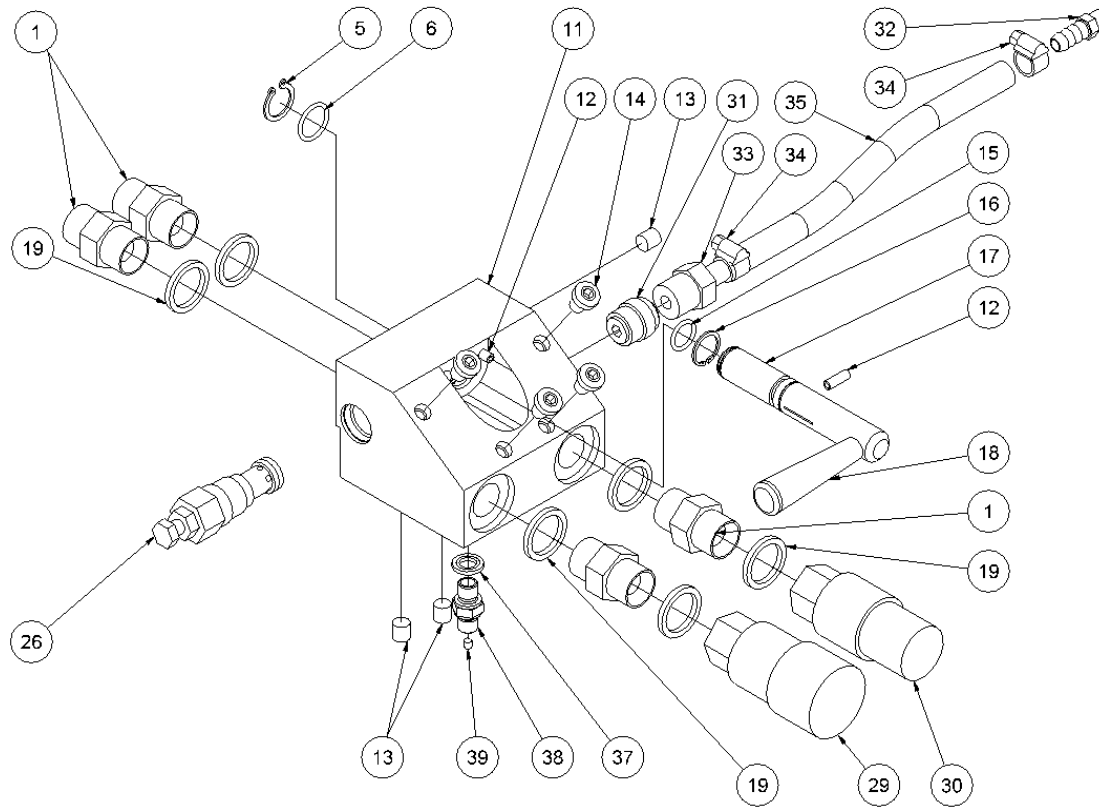

## From serial number 14712

Fig. 3

Pos.	Part No.	Description	Pcs.
1	7421063	Fitting 1/2"x1/2" BSP	4
5	7621606	Retaining ring A17	1
6	7521609	O-ring 17x2 mm	1
11	8221761	Valve block <i>Up to serial No. 5338</i>	1
11	8221731	Valve block <i>From serial No. 5339</i>	1
12	7621050	Roll pin ø5x14	3
13	7621037	Pipe plug 1/8" <i>Loctite 542</i>	3
14	7621044	Screw M8x16	4
15	7521608	O-ring 13x2 mm	1
16	7621607	Retaining ring AV17	1
17	8221605	Spool	1
18	7721094	Lever ON/OFF <i>Loctite 243</i>	1
19	7521072	Seal ring 1/2"	6
26	7421056	Pressure relief valve <i>30 Nm - up to serial No. 5338</i>	1
26	7421587	Pressure relief valve <i>40 Nm - from serial No. 5339</i>	1
29	7401142	Q.R. coupling 1/2" BSP female	1
30	7401141	Q.R. coupling 1/2" BSP male	1
31	7421733	Check valve	1
32	7421734	Hose fitting 3/8"x1/8" <i>Loctite 542</i>	1
33	7421735	Hose fitting 3/8"x1/2" <i>Loctite 542</i>	1
34	7421740	Hose clip 3/8"	2
35	9021768	Hose 3/8"	1
37	7521064	Seal ring 1/8"	1
38	8221024	Fitting 1/8"x1/8"	1
39	7421073	Fitting with reduction M4	1
-	2121741	Valve block complete	1