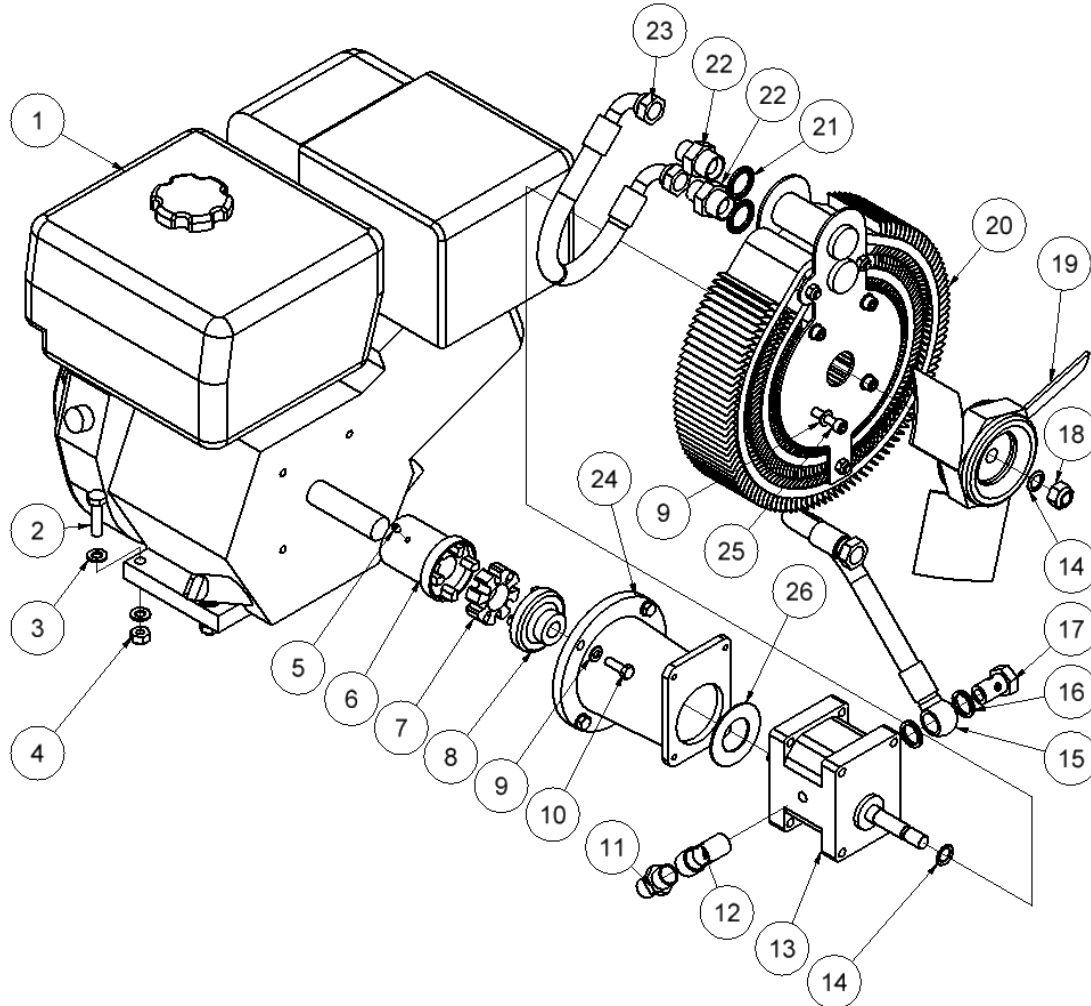

HPP09 spare parts list

From serial number 14712

Fig. 2

Pos.	Part No.	Description	Pcs.
1	7321802	Engine 9 HP Honda GX270	1
2	7621173	Screw M10x4	4
3	7621172	Washer M10	8
4	7621027	Nut M10	4
5	7621032	Set screw M6x8 <i>Loctite 243 - 5 Nm</i>	1
6	7421066	Coupling engine part	1
7	7421083	Rubber coupling	1
8	7421067	Coupling pump	1
9	7621171	Washer M8	8
10	7621038	Screw 5/16" UNFx25 <i>Loctite 243 - 20 Nm</i>	4
11	7421080	Hose fitting 3/4"x1/2" <i>Loctite 543</i>	1
12	7421060	Angle nipple 1/2" <i>Loctite 542</i>	1
13	7421076	Pump 6.3 ccm	1
-	9021667	Seal kit for hydraulic pump	1
14	7621117	Spring washer M14	2
15			
16	7521072	Seal ring 1/2"	2
17	7421062	Banjo bolt 1/2" <i>80 Nm</i>	1
18	7621111	Nut M14 <i>40 Nm</i>	1
19	8321130	Fan ø280-3	1
20	2121103	Cooler complete	1
21	7521118	Seal ring 3/4"	2
22	7421582	Fitting 1/2" - 3/4"	2
23	8723421	Cooler pressure hose	1
24	7421068	Coupling housing	1
25	7621043	Screw M8x110 <i>Loctite 243 - 15 Nm</i>	4
26	9922133	Centering washer	1