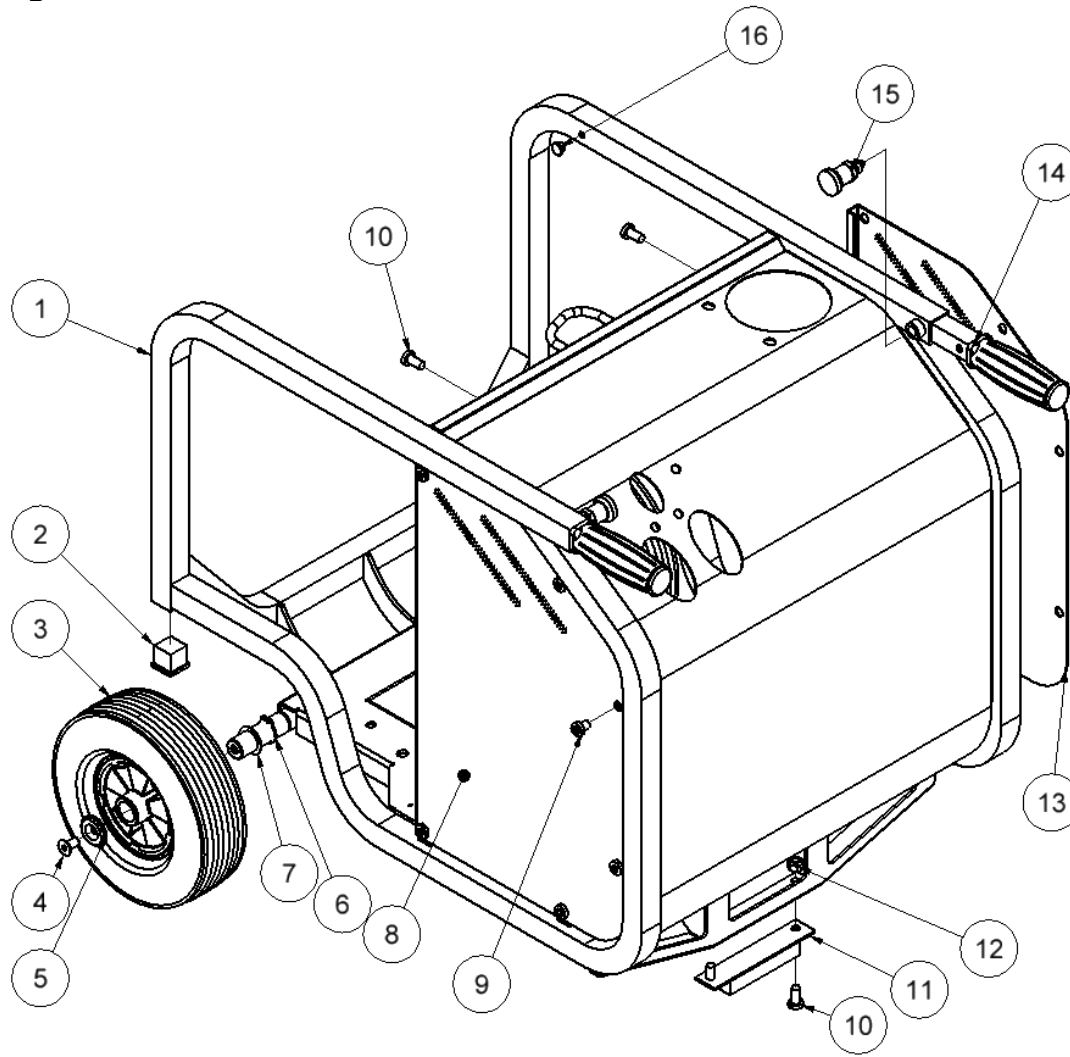

## From serial number 14712

Fig. 1

Pos.	Part No.	Description	Pcs.
1	8223354	Chassis complete HPP06	1
2	7721125	Tube plug 25x25	2
3	7723410	Wheel	2
4	7632539	Screw M8x16	2
5	8223409	Wheel lock	2
6	7623411	Retaining ring	2
7	7623412	Shim washer	2
8	8223357	Side plate right	1
9	7621042	Screw M8x10	12
10	7621044	Screw M8x16	4
11	8721095	Rubber foot	1
12	7621010	Locknut M8	2
13	8223356	Side plate left	1
14	9023418	Pull-out handle w/ rubber grip	2
15	7721197	Bolt <i>Loctite 243</i>	2
16	7722323	Plastic plug	2

## From serial number 14712

Fig. 3

Pos.	Part No.	Description	Pcs.
1	7421063	Fitting 1/2"x1/2" BSP	4
5	7621606	Retaining ring A17	1
6	7521609	O-ring 17x2 mm	1
11	8221761	Valve block <i>Up to serial No. 5338</i>	1
11	8221731	Valve block <i>From serial No. 5339</i>	1
12	7621050	Roll pin ø5x14	3
13	7621037	Pipe plug 1/8" <i>Loctite 542</i>	3
14	7621044	Screw M8x16	4
15	7521608	O-ring 13x2 mm	1
16	7621607	Retaining ring AV17	1
17	8221605	Spool	1
18	7721094	Lever ON/OFF <i>Loctite 243</i>	1
19	7521072	Seal ring 1/2"	6
26	7421056	Pressure relief valve <i>30 Nm - up to serial No. 5338</i>	1
26	7421587	Pressure relief valve <i>40 Nm - from serial No. 5339</i>	1
29	7401142	Q.R. coupling 1/2" BSP female	1
30	7401141	Q.R. coupling 1/2" BSP male	1
31	7421733	Check valve	1
32	7421734	Hose fitting 3/8"x1/8" <i>Loctite 542</i>	1
33	7421735	Hose fitting 3/8"x1/2" <i>Loctite 542</i>	1
34	7421740	Hose clip 3/8"	2
35	9021768	Hose 3/8"	1
37	7521064	Seal ring 1/8"	1
38	8221024	Fitting 1/8"x1/8"	1
39	7421073	Fitting with reduction M4	1
-	2121741	Valve block complete	1