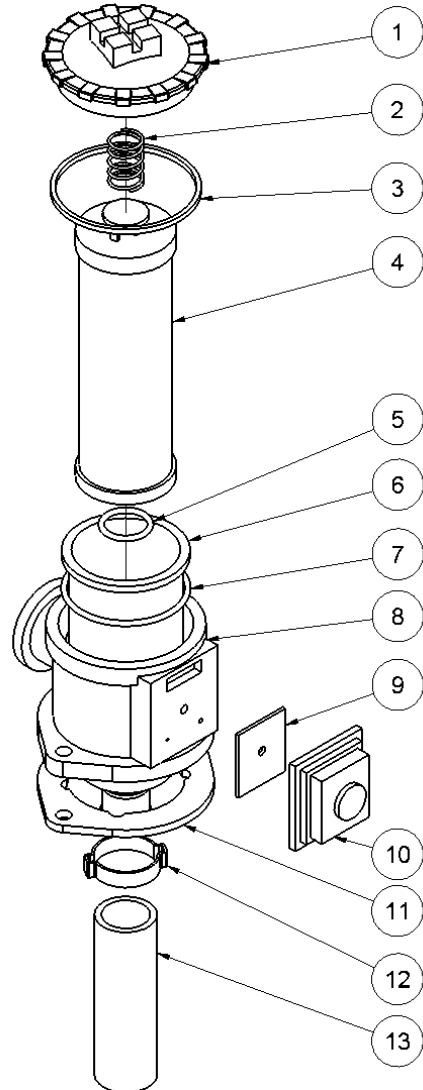

HPP09 spare parts list

From serial number 14712

Fig. 6

Pos.	Part No.	Description	Pcs.
1	9421189	Filter cover	1
2	9421193	Filter spring	1
3	9421502	Seal f/filter cover <i>Also included in 9421188</i>	1
4	9421190	Filter element	1
5	-	O-ring $\varnothing 3 \times 22$ <i>Included in 9421188</i>	1
6	-	Filter cup	1
7	-	O-ring $\varnothing 3 \times 60$ <i>Included in 9421188</i>	1
8	-	Filter housing	1
9	9422041	Ventilation filter	1
10	9422042	Cover f/ventilation filter	1
11	-	Seal <i>Included in 9421188</i>	1
12	7621789	Hose clamp	1
13	9022043	Filter hose	1
-	9421188	Seal kit filter <i>Pos. 3, 5, 7 and 11</i>	1
-	8421092	Filter complete <i>Pos. 1-13</i>	1